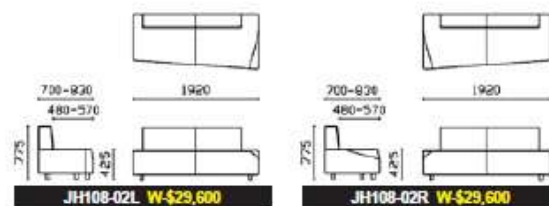

LYDON

立體靠背、貼合背部曲線的斜角沙發，
座墊寬厚、坐感柔軟舒適，金屬腳墊、展現精美工藝的自然之美，
整體造型簡單自然，營造清新放鬆的公共空間。