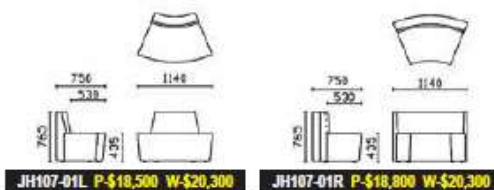

EROS

優美的圓弧形設計，
可依據不同空間和功能需求而任意搭配的組合沙發，
打破公共空間的沉悶，開啟共用開放空間的全新時代，創造生活的無限可能。