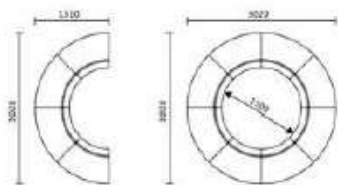

EROS

優美的圓弧形設計，
可依據不同空間和功能需求而任意搭配的組合沙發，
打破公共空間的沉悶，開啟共用開放空間的全新時代，創造生活的無限可能。