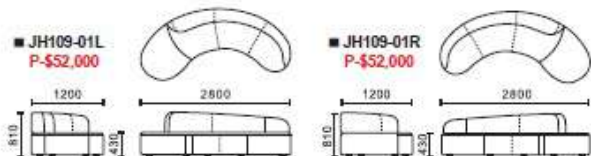

SOFA SERIES

P- 表壓克力布或透氣皮 W- 表混紡布 H- 表半牛皮 L- 表全牛皮

SICILY

我們用心打造每一細節，滿足每一開放式空間的需求。

簡約舒適、小巧實用，
造型簡單自然，
可自由搭配組合；
開啟開放空間的全新時代，
為您帶來全新的開放式辦公體驗。