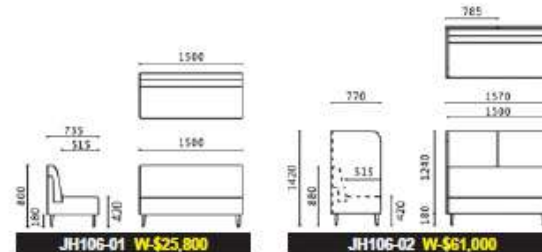

- JH103-02-1P (單人) W 770xD720xH770(mm)
- JH103-02-2P (二人) W1360xD720xH770(mm)
- JH103-02-3P (三人) W1950xD720xH770(mm)
- JH103-02L (大茶几) W1200xD600xH450(mm)
- JH103-02S (小茶几) W 600xD600xH500(mm)

- JH103-03L (大茶几) W1350xD650xH500(mm)
- JH103-03S (小茶几) W 650xD650xH500(mm)
- JH103-03-1P (單人) W1120xD850xH850(mm)
- JH103-03-2P (二人) W1620xD850xH850(mm)
- JH103-03-3P (三人) W2120xD850xH850(mm)

◆茶几桌腳材質為 #304 不鏽鋼

- JH104-02-1P (單人) W 910xD800xH700(mm)
- JH104-02-2P (二人) W1490xD800xH700(mm)
- JH104-02-3P (三人) W2070xD800xH700(mm)
- JH104-02L (大茶几) W1200xD600xH450(mm)
- JH104-02S (小茶几) W 600xD600xH500(mm)

(沙發外框、茶几桌腳之材質為 #304 不鏽鋼)

- JH104-03 (梅花型組合沙發) W1400xD1400xH420(mm)

- JH104-04L (中間有扶手) W65xD67.5xH69(cm) SH-41(cm) / JH104-04D (1/2 半圓 D 型座) W135xD65xH41(cm)

SOFA SERIES

◎本產品不含抱枕(需另購)

P- 表壓克力布或透氣皮 W- 表混紡布 H- 表半牛皮 L- 表全牛皮

■ JH106-01 W-\$25,800 (本產品不含抱枕/需另購)

■ JH106-02 W-\$61,000 (本產品不含抱枕/需另購)

■ JH106-02 W-\$61,000

SOFA SERIES

P- 表壓克力布或透氣皮 W- 表混紡布 H- 表半牛皮 L- 表全牛皮

- JH108-01-1P (單人) P-\$19,500 W 990xD920xD920(mm)
- JH108-01-3P (三人) P-\$30,500 W2060xD920xD920(mm)
- JH108-01L (大茶几) \$12,800 W1340xD680xH330(mm)
- JH108-01S (小茶几) \$6,000 W 680xD680xH380(mm)